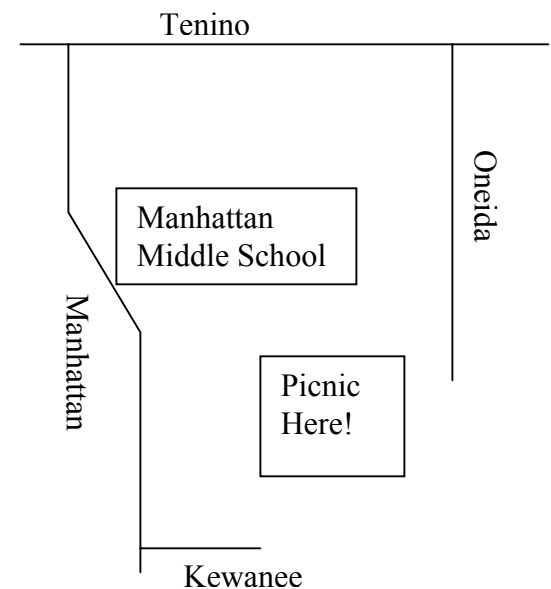

Southeast Boulder Community Picnic

Sunday June 22, 1pm

**At the new playground south of Manhattan Middle School
(east edge of Keewaydin Meadows Park).**

- Meet your neighbors!
- Picnic in your local park!
- Play games!
- Learn about bicycle safety with a “Safety Town” for kids sponsored by the City of Boulder.
- Learn about the new Southeast Boulder Neighborhoods Association (SEBNA). See other side for more info.